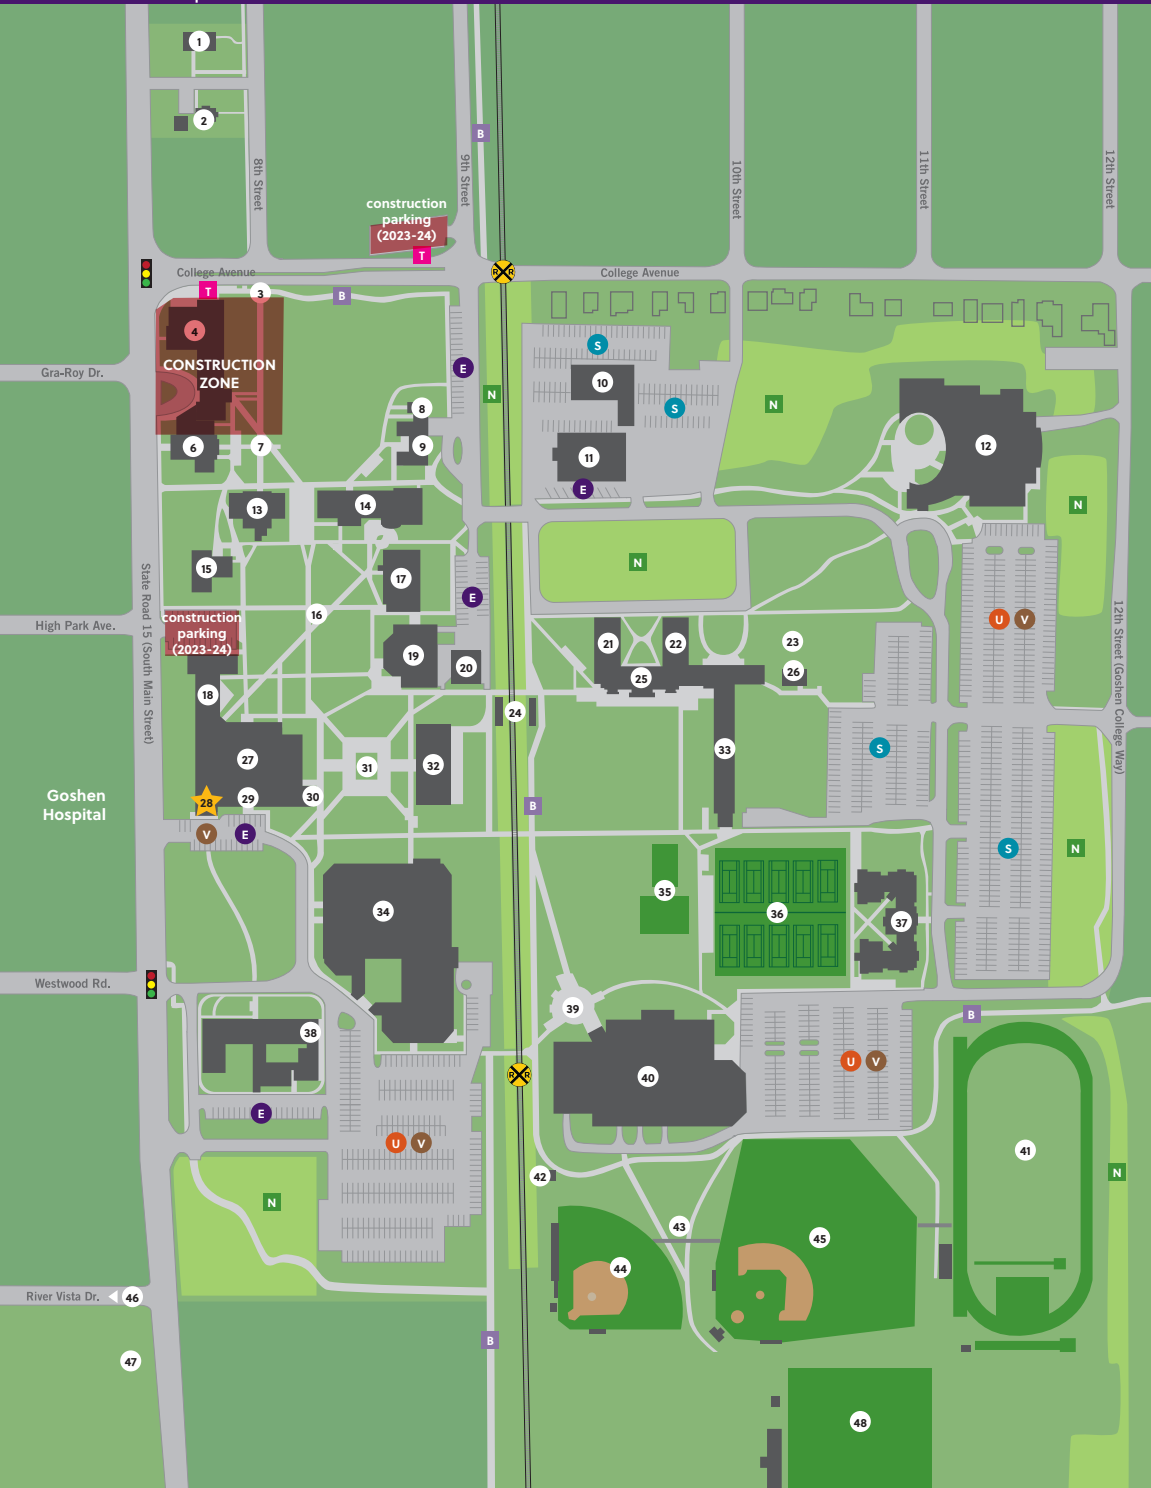

Campus Map

Academic Success Center	32	Leaf Raker Cafe	18
Accounting Office	13	Library Gallery	32
Adelphian Fountain	7	Mennonite Historical Library	32
Administration Building (AD)	13	Miller Residence Hall	21
Admissions Office	28	Music Center (MC)	12
Alumni Office	13	Music Department	12
Art Department	15	Newcomer Center (NC)	38
Biological Sciences Department	38	Nursing Department	17
Bookstore (online only): goshen.edu/bookstore		Nyai Oyer Gamelan	27
Box Office	12	Octavio Romero Student Apartments	37
"Broken Shield" Sculpture	16	Physical Plant	11
Campus Center for Young Children (CCYC)	34	Physics & Pre-Engineering Department	14
Campus Ministries Office	17	President's Office	13
Campus Post (mail and package pick-up)	29	Printing and Mailing Services	8
Campus Safety Office (Emergencies: 574.535.7599)	17	Psychology Department	14
Career Networks Office	38	Quiet Place (prayer room)	6
Center for Communication Studies	38	Radio Station: 91.1 FM – The Globe	38
Center for Community Engagement	38	Registrar's Office	13
Chairman Building	10	Religion, Justice & Society Department	17
Chemistry Department	14	Rieth Recital Hall	12
Church-Chapel (CC) / College Mennonite Church	34	Roman Gingerich Recreation-Fitness Center (RFC)	40
Coffman Residence Hall	9	Sand Volleyball / Outdoor Basketball Courts	35
College Cabin	46	Sauder Concert Hall	12
Communications and Marketing Office	6	Scherz Computer Lab	30
Community School of the Arts	12	Schrock Plaza	31
Commuter Lounge	30	Science Hall (SC)	14
Connector	25	"Sky Rhythms" Sculpture	39
Counseling Office	17	Soccer Field	48
Development Office	13	Social Work Department	13
Dining Hall	18	Softball Field	44
Diversity, Equity and Inclusion Office	17	Student Life Office	17
East Hall (intentional living community)	26	Sunshower Project (solar hot water collector)	42
Education Department	34	Sustainability & Environmental Education Department	14
Eighth Street Gate	3	Tennis Courts	36
Eigsti Track and Field Complex	41	Title IX Office	17
English Department	17	Theater Department	19
Events Office	12	Train Underpass	24
Fellowship Hall	34	Umble Center (UC)	19
Financial Aid Office	13	Union Building (UN)	27
FiveCore Media	38	Union Dining	18
Global Education Office (SST)	38	Visual Arts Building (VA)	15
Good Library (GL)	32	Welcome Center	28
Heating Plant	20	Westlawn Hall (under renovation)	4
Hershberger Art Gallery	12	Witmer Woods	47
History & Political Science Department	17	Wyse Hall (WY)	17
Howell House (intentional living community)	1	Yoder Baseball Field ("The Sarge")	45
Human Resources Office	13	Yoder Residence Hall	33
Hunsberger Commons	27		
Information Technology Services (ITS)	30		
Ingold Athletic Complex	43		
ITS Media	29		
Java Junction Coffee Shop	25		
Juanita Lark Welcome Center	28		
Kenwood House (intentional living community)	2		
Kinesiology Department	40		
Kratz Residence Hall	22		
Kulp Residence Hall	6		
Labyrinth	23		